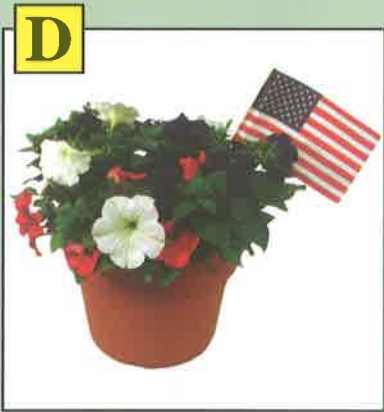

FLATS OF QUALITY GROWN BEDDING PLANTS

ALL FLATS HAVE 48 PLANTS,
UNLESS INDICATED

PLANTS FOR FULL SUN

A Marigolds "Yellow Boys"
These little guys really get up and grow. Lemon yellow blooms cover 8"-10". Compact, sun-loving plants. (Helps to keep garden pests away.)

B Lobelia Blue
Lobelia produces thousands of brilliant blue flowers on low-growing 4"- 6" plants. Perfect for rock gardens, borders and pots.

C Alyssum White
Dainty pure white flowers cover low growing plants to create a beautiful carpet of snow. Excellent border plants.

D Fallen Hero Memorial Day planter
Red, white and blue petunias in a 10 inch container. (To donate this product to a Veterans Cemetery see Hanging Basket brochure #7)

E Petunia Mix
These petunias bloom like crazy all summer long. We're nuts about these petunias and we think you will be too! Plants do best in full sun.
Also available but not shown:
F Petunia Red
G Petunia White
H Petunia Blue

I Geranium Hybrid Red
Our hybrid red geraniums keep blooming and growing all season long. Plants grow 12"-14" tall. 14 - 4 inch pots.
J Geranium Hybrid White
Also available but not shown.

PLANTS FOR PARTIAL SUN