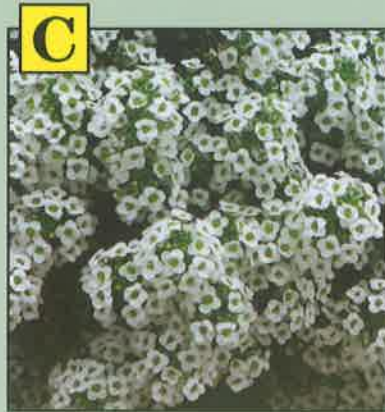

FLATS OF QUALITY GROWN BEDDING PLANTS

ALL FLATS HAVE 48 PLANTS,
UNLESS INDICATED

PLANTS FOR FULL SUN

A Marigolds "Yellow Boys"
These little guys really get up and grow. Lemon yellow blooms cover 8"-10". Compact, sun-loving plants. (Helps to keep garden pests away.)

B Lobelia Blue
Lobelia produces thousands of brilliant blue flowers on low-growing 4"- 6" plants. Perfect for rock gardens, borders and pots.

C Alyssum White
Dainty pure white flowers cover low growing plants to create a beautiful carpet of snow. Excellent border plants.

I Geranium Hybrid Red
Our hybrid red geraniums keep blooming and growing all season long. Plants grow 12"-14" tall. 14 - 4 inch pots.
J Geranium Hybrid White
Also available but not shown.

PLANTS FOR PARTIAL SUN