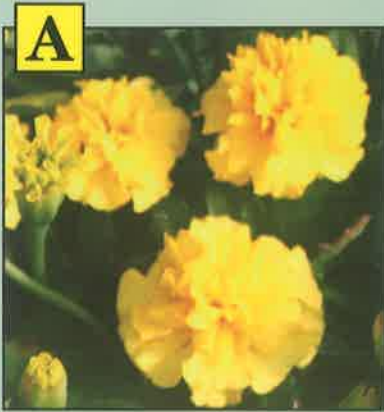

FLATS OF QUALITY GROWN BEDDING PLANTS

ALL FLATS HAVE 48 PLANTS,
UNLESS INDICATED

PLANTS FOR FULL SUN

A Marigolds "Yellow Boys"
These little guys really get up and grow. Lemon yellow blooms cover 8"-10". Compact, sun-loving plants. (Helps to keep garden pests away.)

B Lobelia Blue
Lobelia produces thousands of brilliant blue flowers on low-growing 4"- 6" plants. Perfect for rock gardens, borders and pots.

C Alyssum White
Dainty pure white flowers cover low growing plants to create a beautiful carpet of snow. Excellent border plants.